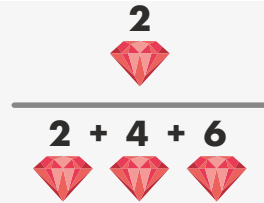

OPERATION CATEGORY 1

PERFORMANCE METRICS FOR DIAMOND VERIFICATION INSTRUMENTS THAT SEPARATES DIAMONDS FROM SYNTHETIC DIAMONDS ARE TESTED WITH THIS TEST PROTOCOL

Diamond False Positive Rate

$\frac{\text{Synthetic diamonds categorised as diamond}}{\text{All synthetic diamonds}}$

Diamond Accuracy

$\frac{\text{Diamonds categorised as diamond}}{\text{All diamonds}}$

Diamond Referral Rate

$\frac{\text{Diamonds categorised as refer}}{\text{All diamonds}}$

Synthetic Diamond False Positive Rate

$\frac{\text{Diamonds categorised as synthetic diamonds}}{\text{All diamonds}}$

Synthetic Diamond Accuracy

$\frac{\text{Synthetic diamonds categorised as synthetic diamond}}{\text{All synthetic diamonds}}$

Synthetic Diamond Referral Rate

$\frac{\text{Synthetic diamonds categorised as refer}}{\text{All synthetic diamonds}}$